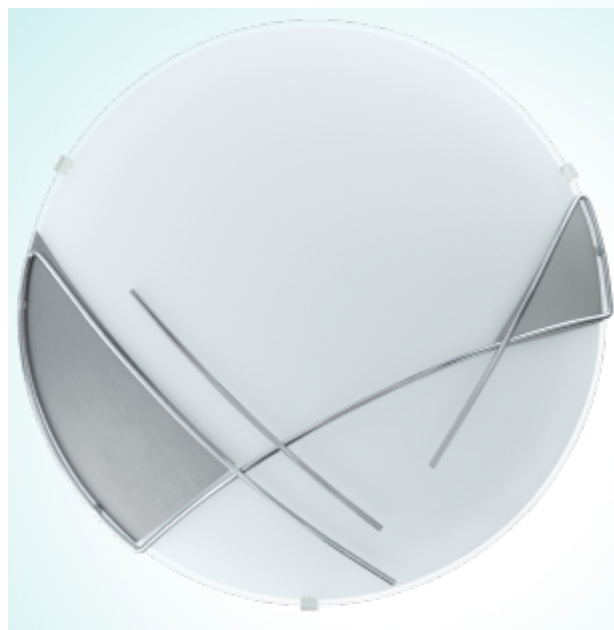

89758

RAYA

General Information

Article:	89758
Lighting Type:	wall / ceiling luminaire
Collection:	Trend
EAN Code:	9002759897581

Dimensions

Ø:	315 mm
Overhang:	100 mm
Weight:	1.285 kg

Illuminant

Socket:	E27
Illuminant:	E27
Delivery:	excl.
Max. Wattage:	1x 60W
Suitable for:	A++ - E

Material & Colour

Enclosure Material:	steel
Enclosure Colour:	white, chrome
Glass / Shade Material:	satinated glass
Glass / Shade Colour:	white, silver

Technical Information

Protection Rating:	IP20
Protection Class:	1
Line Voltage:	220-240V,50/60Hz
Operation Voltage:	220-240V,50/60Hz

Technical changes reserved